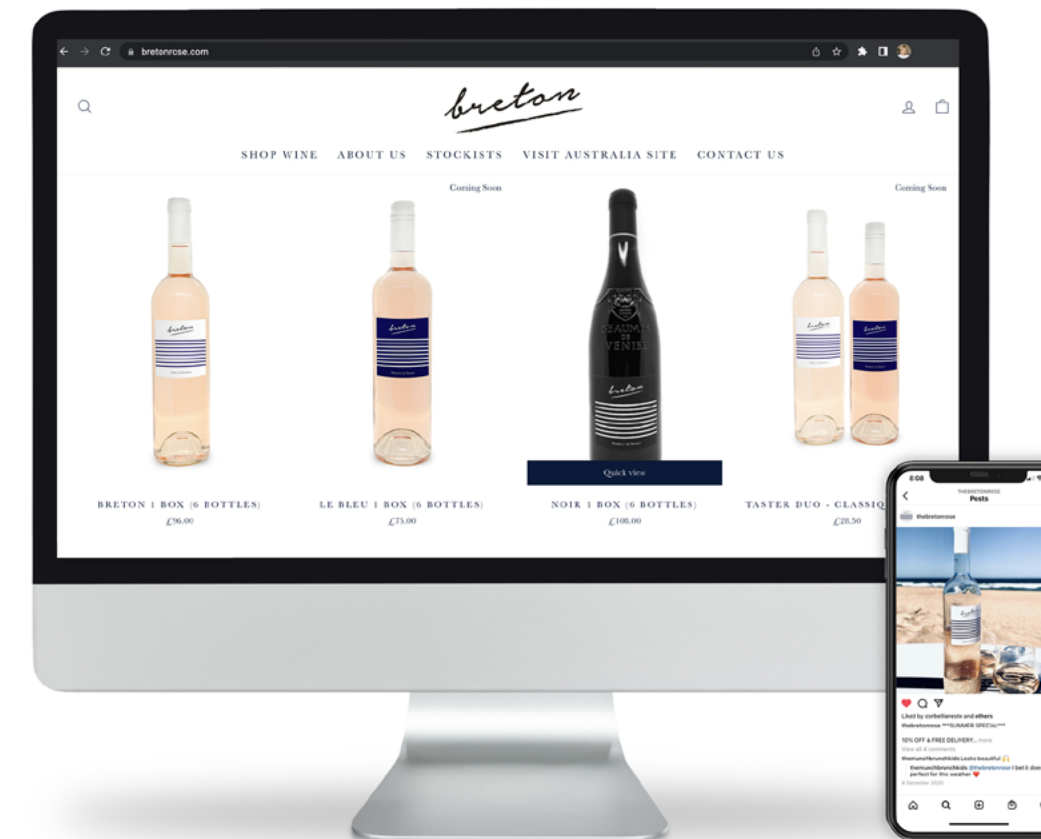

WAG Doggy Daycare

Breton

Classic

Pouch

Can

Tap

Jane Edmonds

0211 717 769