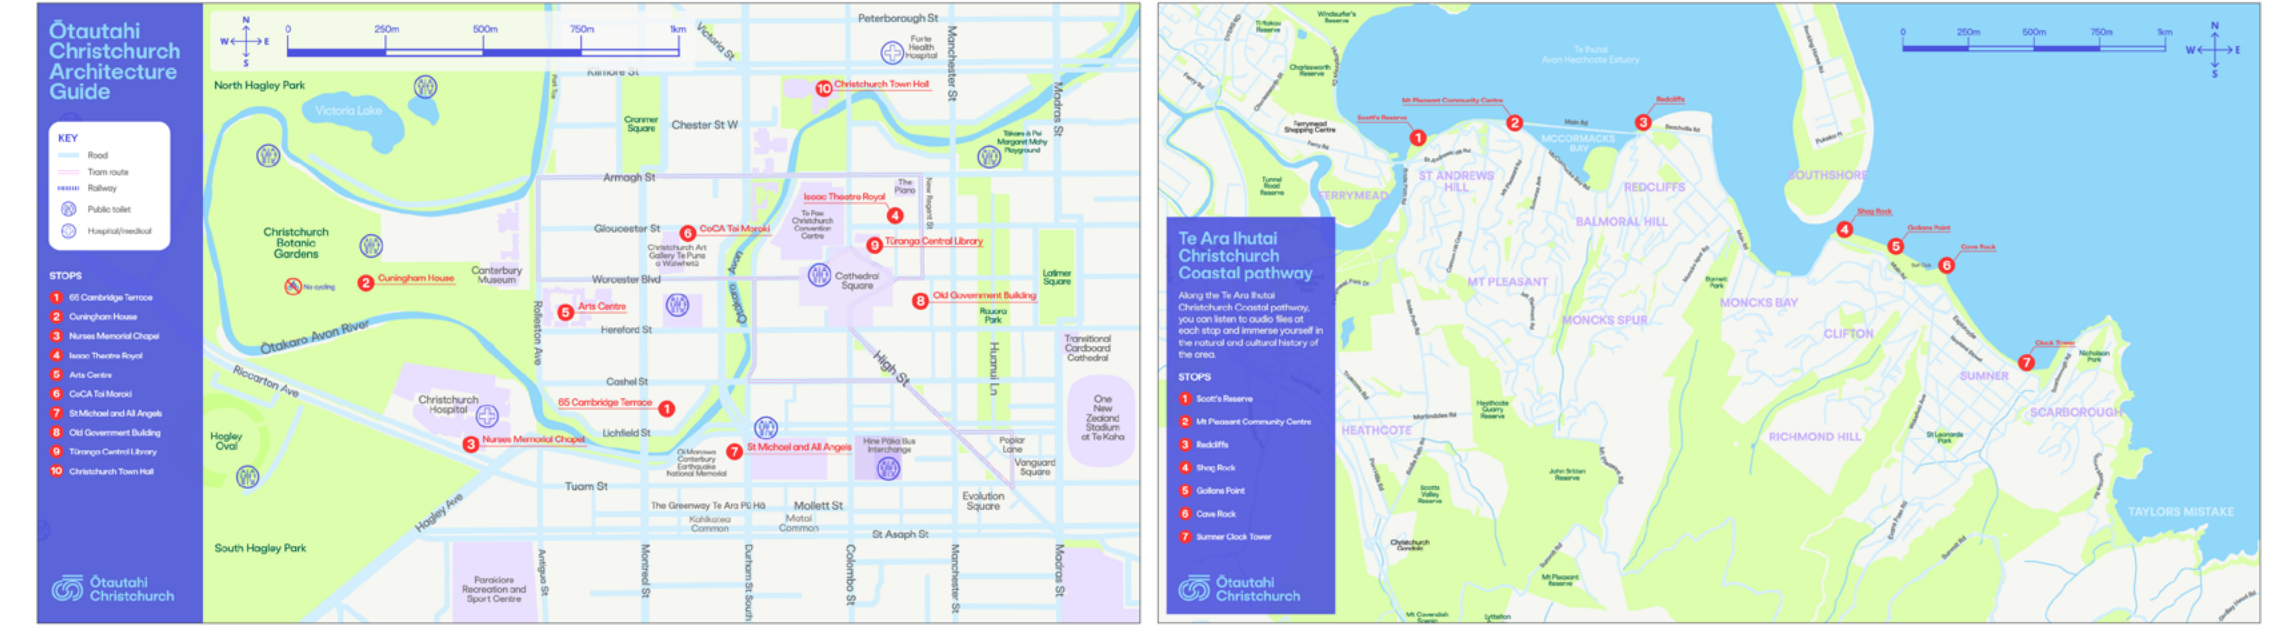

Audio/Walking Maps of Christchurch