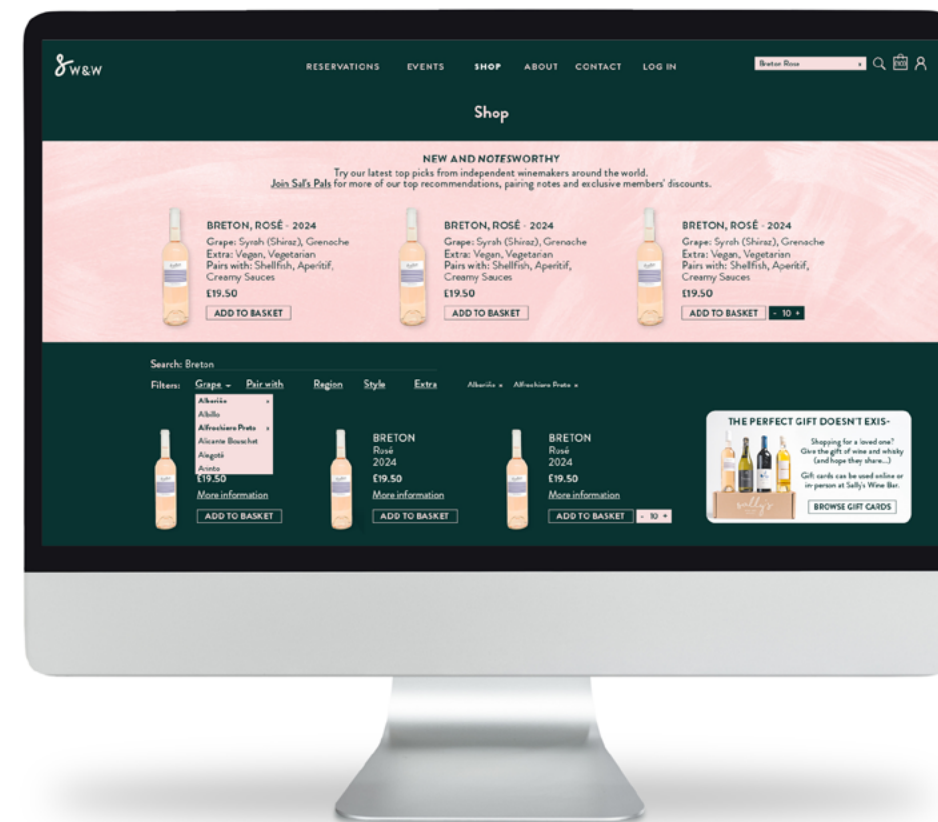

SundayMail Transurban
BRIDGE TO BRISBANE
15.10.23
BRISNESS CLOSED!

THANK YOU BRISBANE!
SUNDAY, OCTOBER 15 2023
BRIDGETOBRISBANE.COM.AU

SOLD OUT!

Freelance work:

Sally's Wine and Whisky

CONTENTS

Introduction 3
 Capability Statement 4
 Key Areas of Expertise 5
 Project Success 7